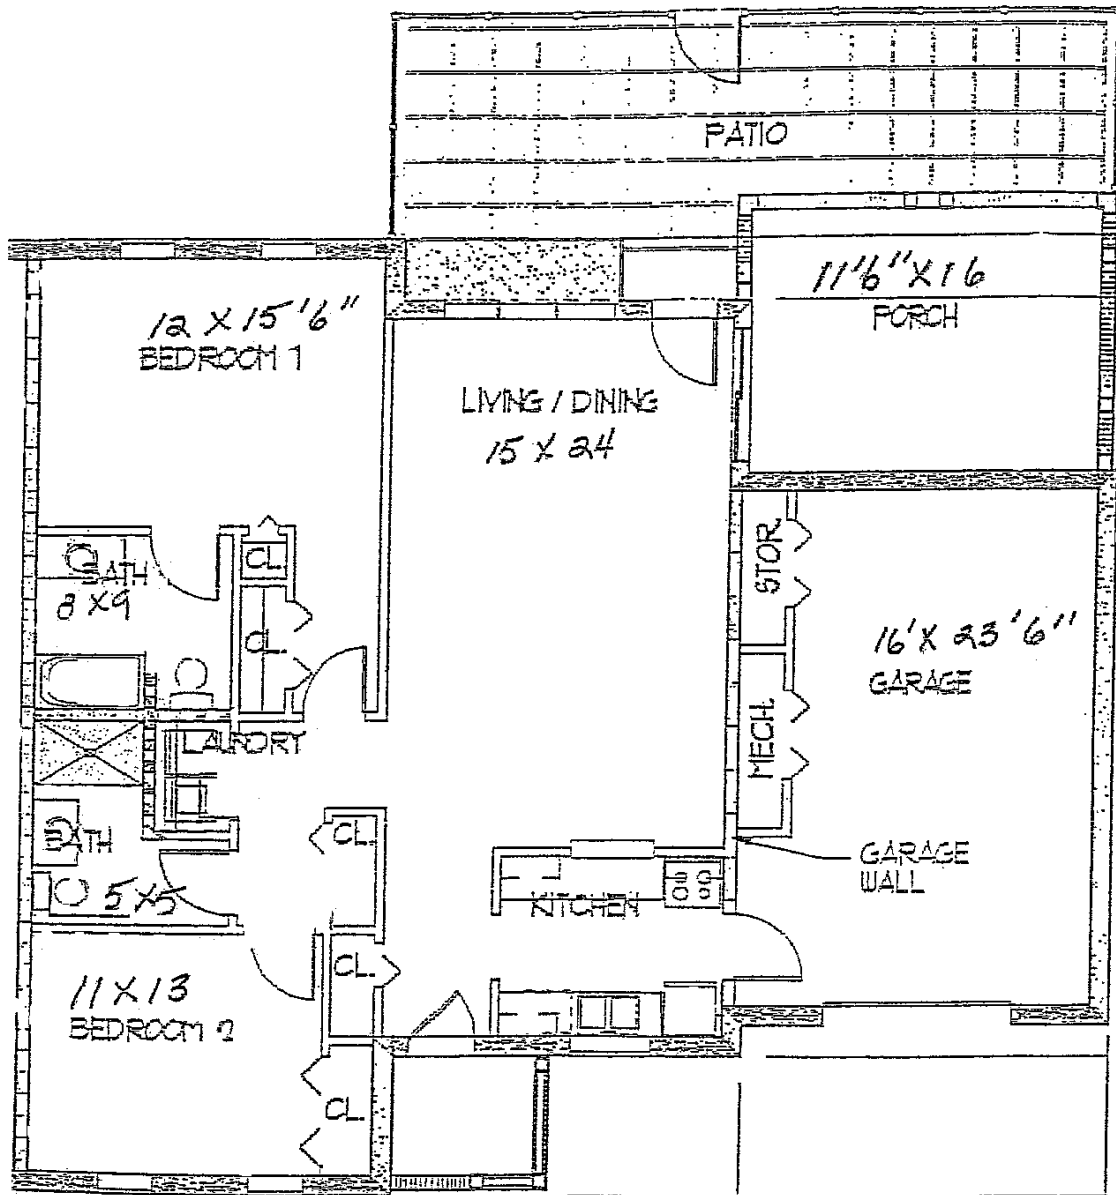

The Masonic Village

Duplex Floor Plan

1,450 square feet

2 bedrooms

2 full baths

Masonic Village

Triplex Floor Plan

1,492 square feet

2 bedrooms

2 baths